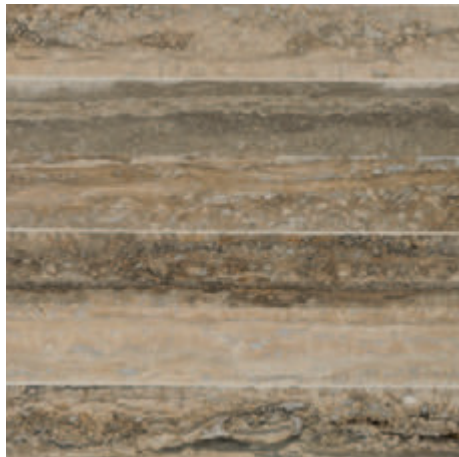

  
ARTEMISIA  
CASA  
Since 1996

Blinds Bianco Carrara 4,8x30

INNOVATION

Wave Silver 4,8x30

INNOVATION